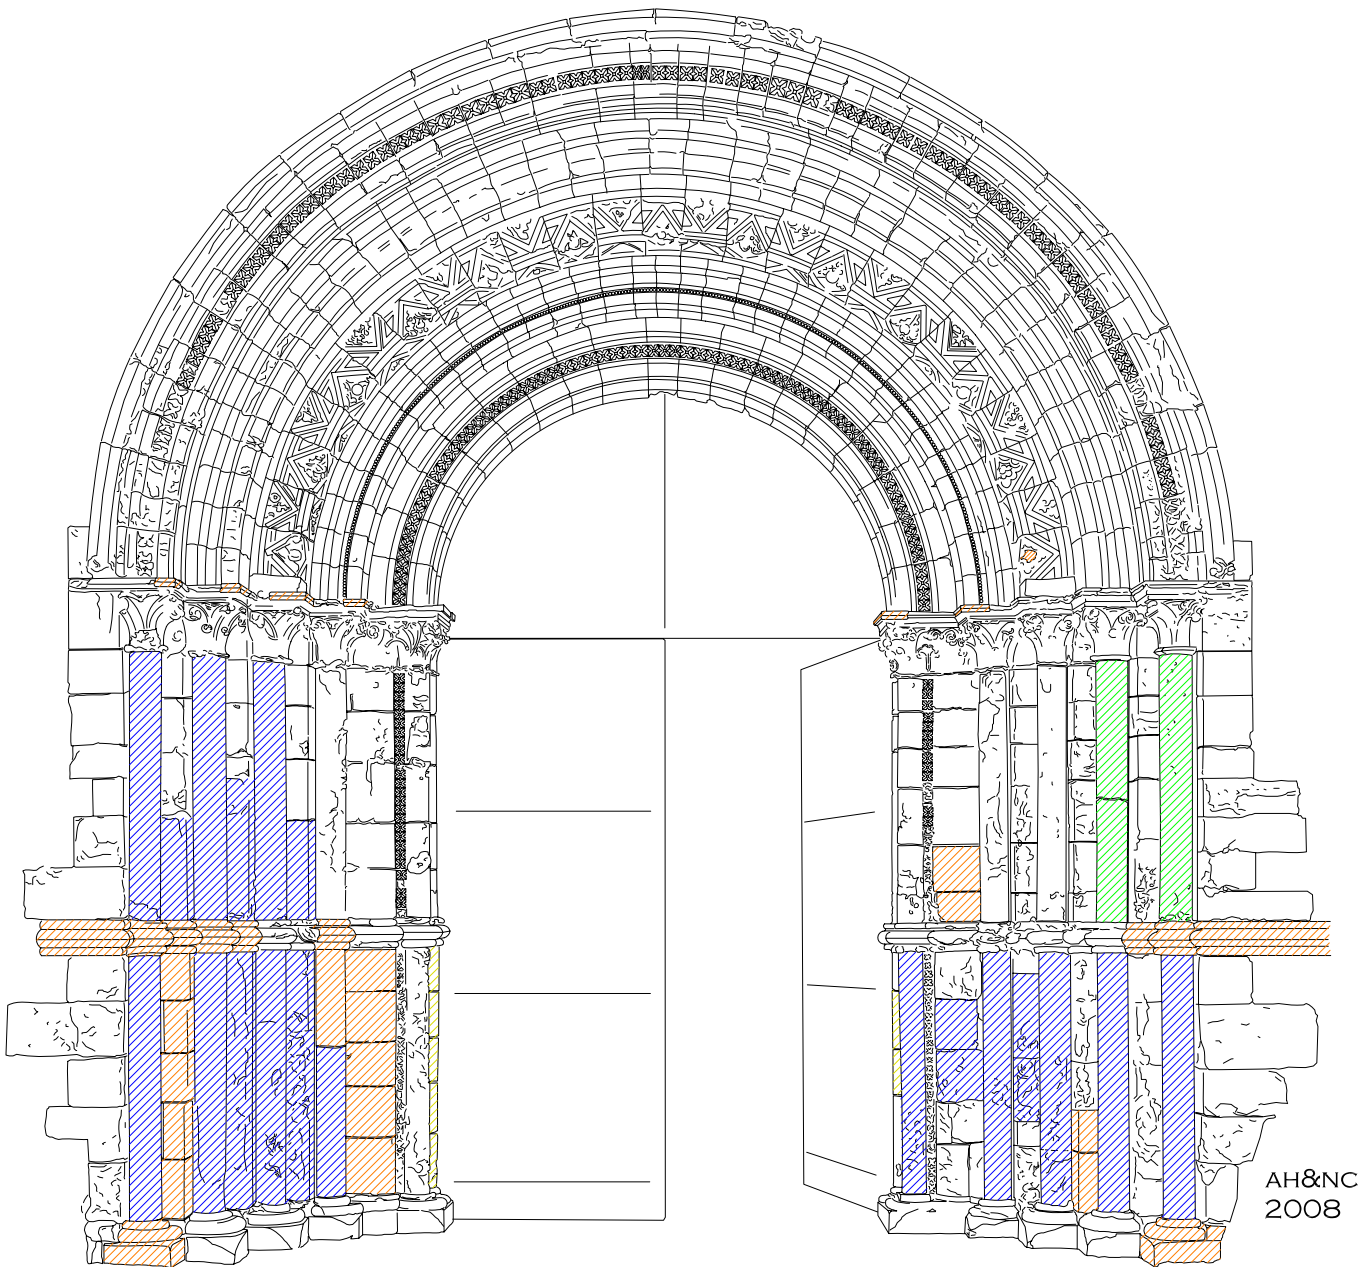

ST. MARY'S CHURCH OLD MALTON

(FORMERLY MALTON PRIORY)

WEST DOORWAY

PREVIOUS INTERVENTION
AS SHEWN BY GEOLOGY

HILDENLEY
LIMESTONE
17TH/18THC

WHITBY WHITE
BED 1887/8

WHITBY WHITE
BED C1938?

MAGNESIAN
LIMESTONE
1981